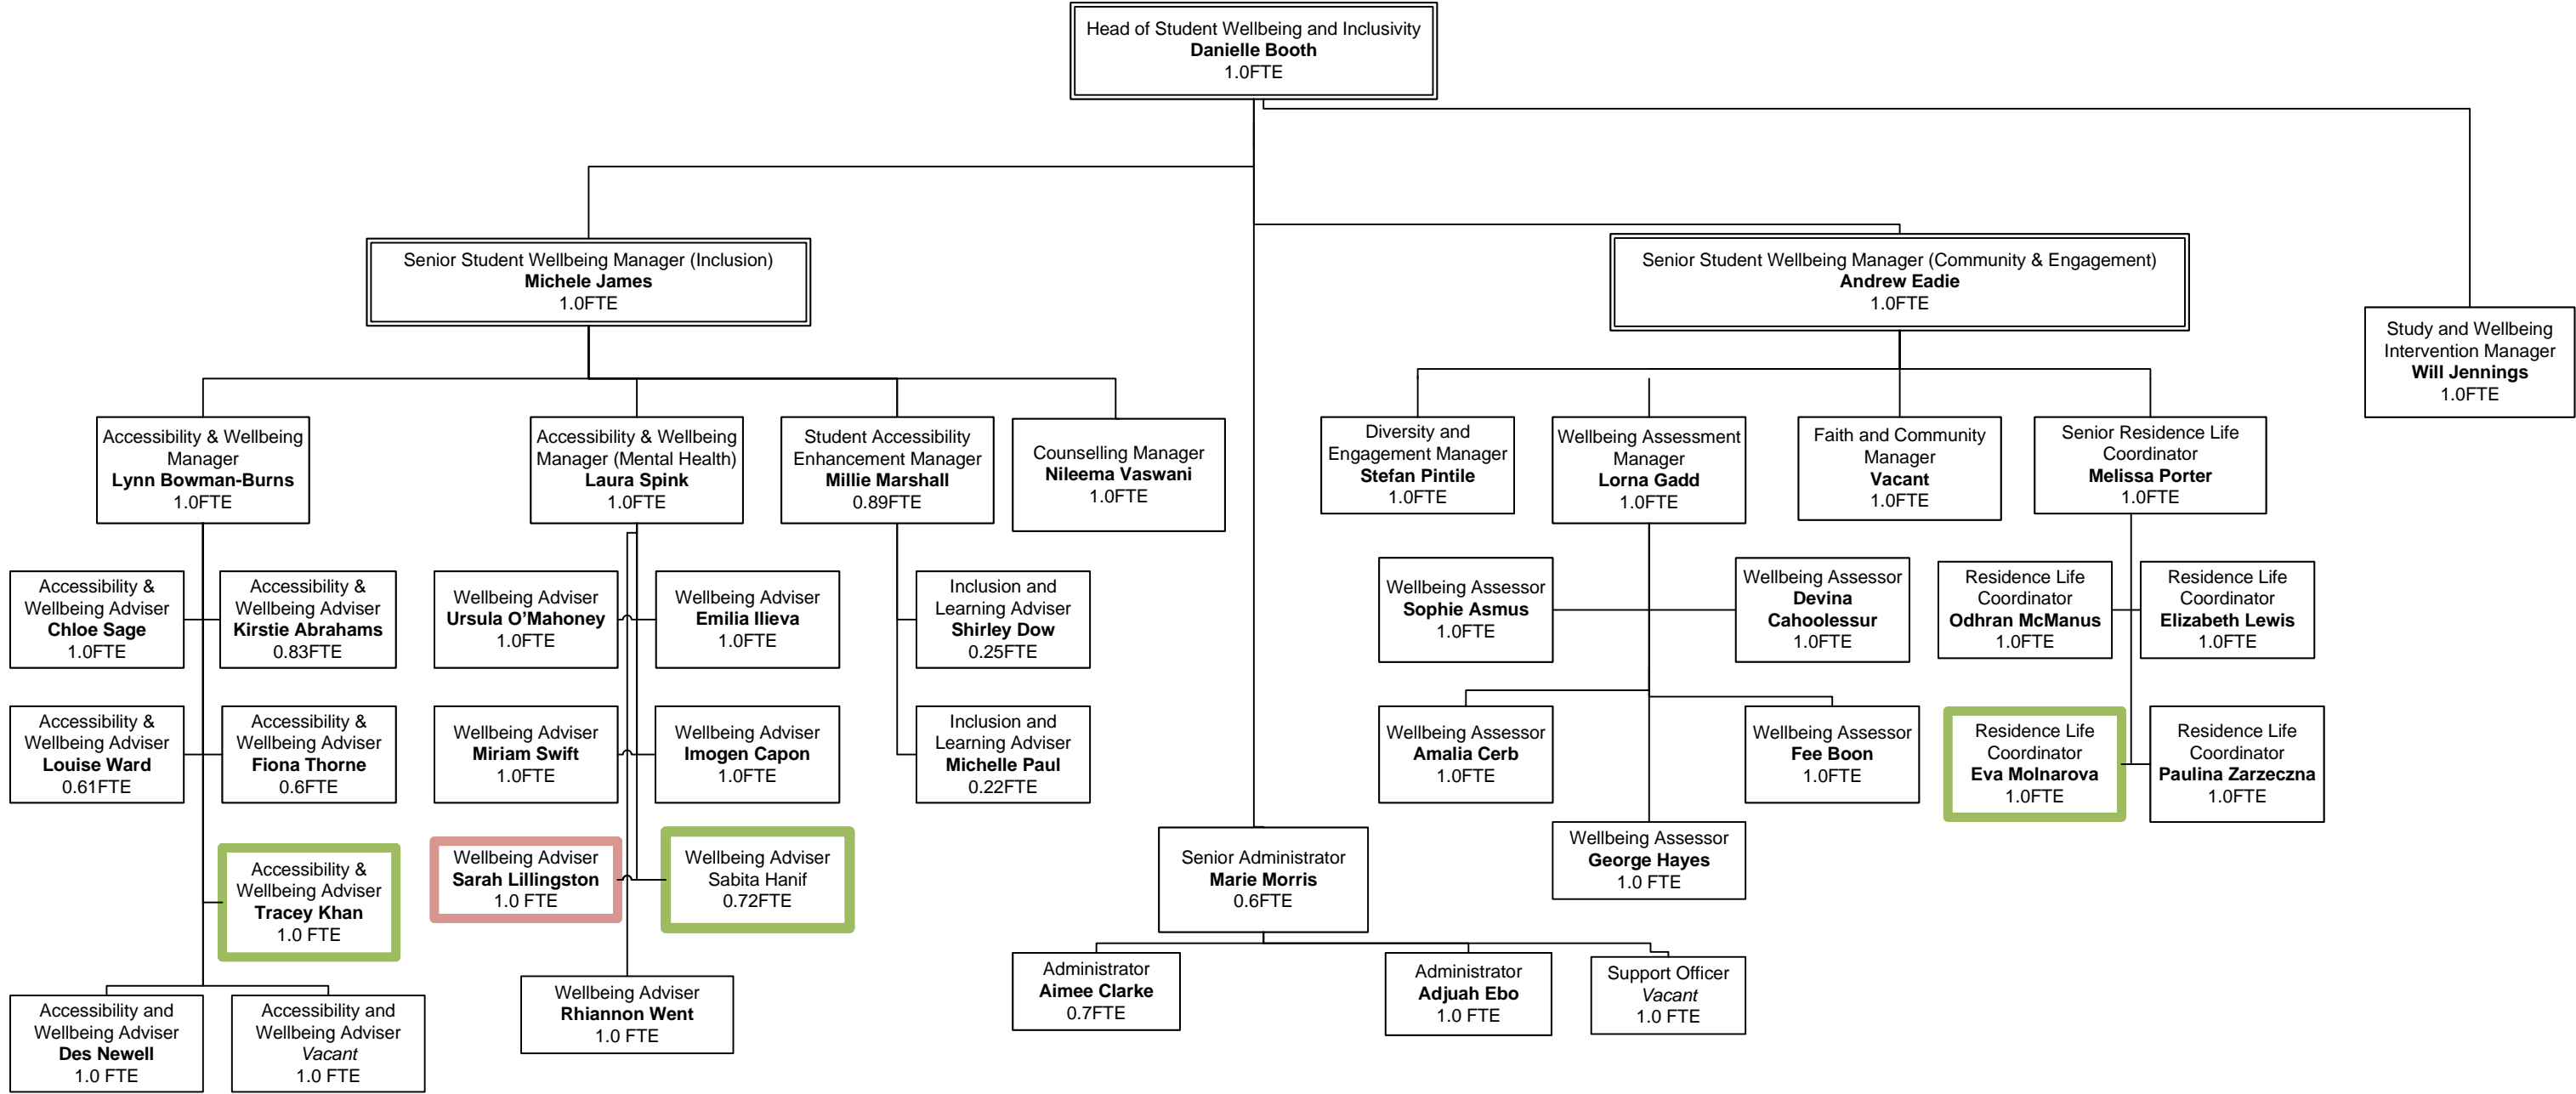

# Student Wellbeing and Inclusivity Service

**Notes:**  
 Green denotes Southend campus  
 Red denotes Loughton campus

Effective: 13 February 2023